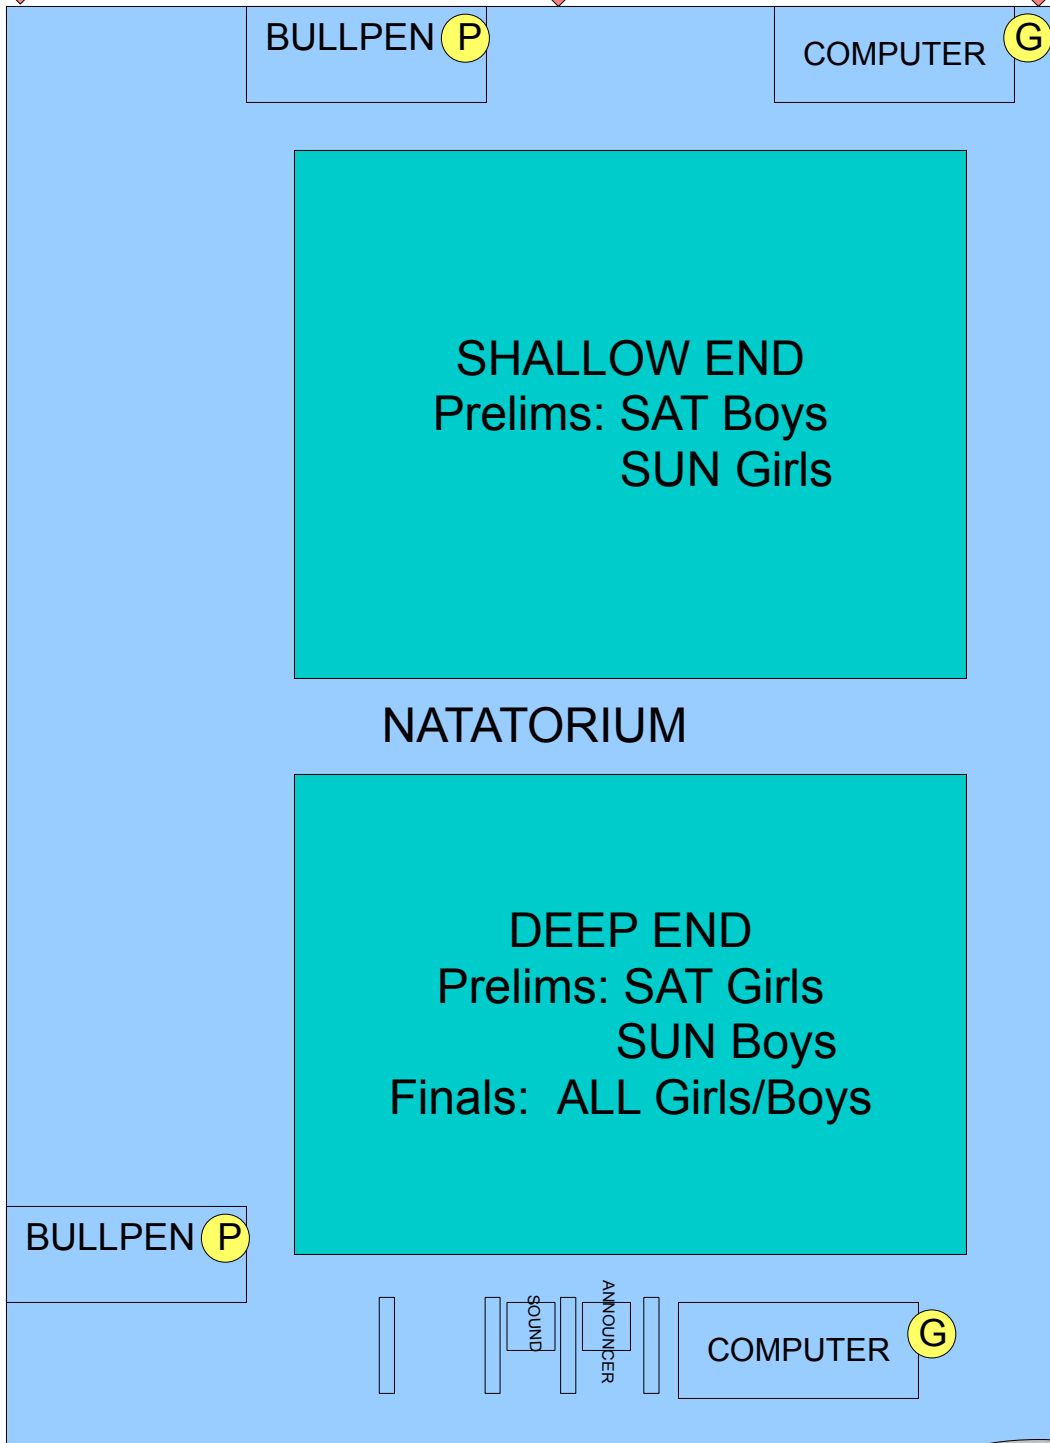

17.5FTX40FT=700SQFT

10X10  
POWER

SPEAKERS

SPEAKERS

SPEAKERS

SPEAKERS

SPEAKERS

SPEAKERS

SPEAKERS

Timers/Officials/Coaches/Reps  
Meeting location